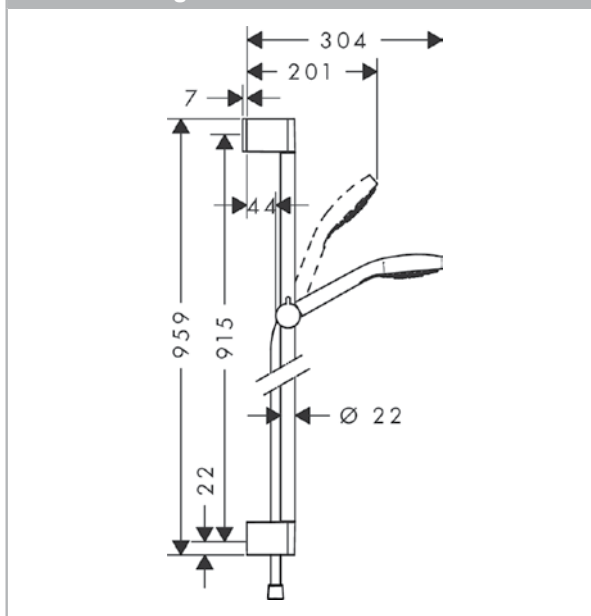

Croma Select E
Multi EcoSmart
 Surfaces: **white/chrome** Art. no. : **26591400**

Description

product features

- spray type: IntenseRain, Massage spray, SoftRain
- Select button to comfortably switch between spray modes
- pivot connectors prevent hose from tangling
- 90° position adjustable slider, pivots left and right, up and down
- maximum flow rate (at 3 bar): 9 l/min
- chrome-plated wall supports of plastic

consists of

- Isiflex shower hose 1.60m (#28276XXX)
- Multi hand shower EcoSmart (#26811XXX)
- Unica'Croma wall bar 0.90m without shower hose (#26506XXX)

Optional Accessories

- Wall bar spacer (#97450XXX)

Article Details

Price excl. VAT £ 112.50

Technology

Product image

Scale drawing

Croma Select E
Multi EcoSmart
 Surfaces: **white/chrome** Art. no. : **26591400**

Flowchart

The consumption was measured in combination with the appropriate fittings (thermostat/mixer/in-wall valve) to reflect actual application in practice.