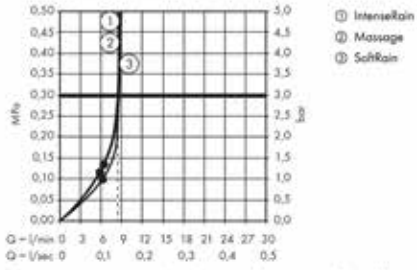

Croma Select E
Multi EcoSmart
 Surfaces: **white/chrome** Art. no. : **26591400**

Description

product features

- spray type: IntenseRain, Massage spray, SoftRain
- Select button to comfortably switch between spray modes
- pivot connectors prevent hose from tangling
- 90° position adjustable slider, pivots left and right, up and down
- maximum flow rate (at 3 bar): 9 l/min
- chrome-plated wall supports of plastic

Article Details

Price excl. VAT £ 112.50

Technology

Product image

Scale drawing

Croma Select E
Multi EcoSmart
 Surfaces: **white/chrome** Art. no. : **26591400**

Flowchart

The consumption was measured in combination with the appropriate fittings (thermostat/mixer/in-wall valve) to reflect actual application in practice.